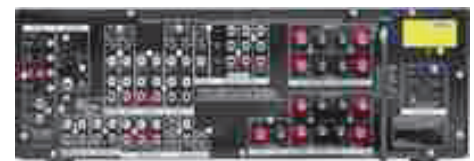

Optical Audio Input(s): 4 (1 Front/3 Rear)
Optical Audio Output(s): 1 (Rear)
Coaxial Audio Digital Input(s): 2 (Rear)
RCA Audio Input(s): 8 (1 Front/7 Rear)
RCA Audio Output(s): 3 (Rear)
Multi-Channel Input(s): 1 (Rear)
Subwoofer Output(s): 1 (Rear)
Phono Input(s): 1 (Rear)
AC Outlet: 2 (Rear)
Antenna Terminal (AM Loop): 1 (Rear)
Antenna Terminal (FM 75 Ohm): 1 (Rear)
Headphone Output(s): 1 (Front)
HD Component Video Input(s): 2 (Rear)
HD Component Video Output(s): 1 (Rear)
RS232 Control: 1 (Rear)
Digital Media Port: Yes

Hardware

Remote Control: Yes

Power

Power Requirements: AC120V, 60 Hz
Power Consumption (in Operation): 310W
Power Consumption (in Standby): 0.3W

Dimensions

Weight: 29 lbs 12 oz (13.5Kg)
Measurements: 16 15/16 x 6 1/4 x 15 7/8" (430 x 157.5 x 402mm)

Supplied Accessories

Instruction Manual
FM Wire Antenna
AM Loop Antenna
Size AA Batteries: 2
1 Way LCD Pre Programmed Macro capable Remote Commander® Remote Control

Color: Black
UPC Code: 027242667068

©2005 Sony Electronics Inc.
Sony, Remote Commander and Digital Cinema Sound are trademarks of Sony. Dolby, Dolby Digital, ProLogic are registered trademarks of Dolby Laboratories. dts is a trademark of Digital Theater Systems, L.P. All other trademarks are property of their respective owners.
Features and specifications are subject to change without notice.

Please visit the Dealer Network for current information at www.sony.com/dn