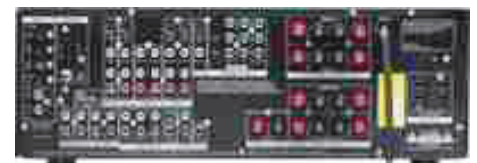

Supplied Accessories

Instruction Manual
 FM Wire Antenna
 AM Loop Antenna
 Size AA Batteries: 2
 Pre Programmed Macro capable Remote Commander® Remote Control

Color: Black
 UPC Code: 027242667075

Features and specifications are subject to change without notice.
 ©2005 Sony Electronics Inc.
 Sony, Remote Commander and Digital Cinema Sound are trademarks of Sony. Dolby, Dolby Digital, ProLogic are registered trademarks of Dolby Laboratories. dts is a trademark of Digital Theater Systems, L.P. All other trademarks are property of their respective owners.