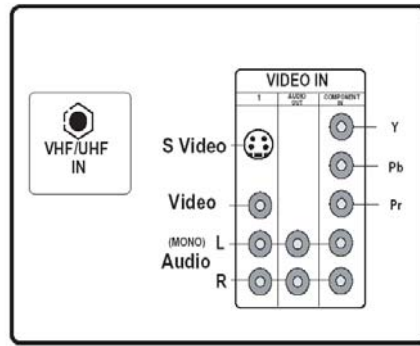

KV-24FV300

FD Trinitron® WEGA® TV