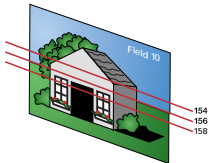

3 Line Digital Comb Filter-

Compares each horizontal scanning line with the lines above and below. The result is superb horizontal resolution, pure colors and minimized video noise

WOW™ Audio Effect-

Is an audio circuit technology that improves both the low, and mid-level frequency responses. This feature, combined with BBE® technology (for further audio improvement), Dynamic Acoustic Chamber Speaker Enclosures (for better bass), and the subwoofer (on 27"-36" FV models), results in noticeable audio improvement in this series.

WOW™
by **SRS** (S)®

Specifications

Specifications

Inputs and Outputs

- Component Video Input (Y/Pb/Pr): 1 Rear
- Composite Input: 1 Rear/1 Front
- S Video Input: 1 Rear
- RF Input: 1 Rear

General

- Power Requirements: AC120V, 60Hz
- Power Consumption: (In Operation): 115W
  In Standby): 1W

Accessories

Supplied Accessories

- Instruction Manual
- Remote Control (RM-Y180)
- AA Battery x 2

Weights & Measures

- Approx. Dimensions (w/h/d): KV-24FV300: 27" x 20½" x 19½" (687 x 522 x 494mm)
- Approx. Weight: KV-24FV300: 81 lbs. 9 oz. (36.4 kg)