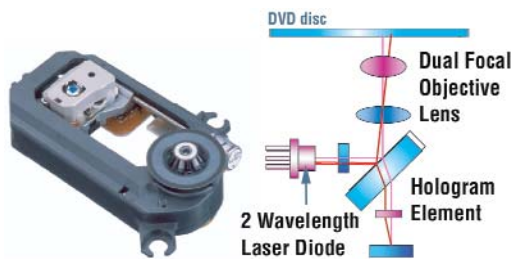

Precision Drive™ 2 System Past generations of Precision Drive technology were only able to compensate for warped discs by moving the entire optical block, which took more time and limited the amount of correction possible.

Sony's new Precision Drive 2 system simplifies the process by moving the lens—instead of the entire optical block—for faster and more accurate error correction.

ADDITIONAL FEATURES

Specifications

Audio

- 192kHz/24bit Audio DAC
- 48kHz/16bit Digital Output
- Frequency Response:
  - DVD (PCM96kHz): 2Hz to 44kHz (±1.0)
  - DVD (PCM48kHz): 2Hz to 22kHz (±0.5)
  - CD: 2Hz to 20kHz (±0.5)
- Signal-to-Noise Ratio: 115dB
- Audio Dynamic Range:

DVD: 103 dB
CD: 99 dB

- Harmonic Distortion: 0.003%
- Wow and Flutter: Less than detected value (±0.001%W PEAK)

Video

- 10bit/27MHz Video DAC
- Signal Format: NTSC

Connections

Video Outputs

- Composite Video Output x 1
- S-Video Output x 1

- Component Video Output x 1

Audio Outputs

- Analog Audio: 2ch Output x 1
- Coaxial Digital Output x 1

General

- Power Requirements: AC120V, 60Hz
- Power Consumption (in Operation): 12W

Accessories

Supplied Accessories

- Instruction Manual
- AV Cable
- 3 Column Remote
- AA Battery x 2

Weights & Measures*

- Dimensions (W x H x D): 17" x 2.4" x 10"
- Weight: 5.06 lbs.
- Box Dimensions (W x H x D): 19.7" x 6.22" x 15.1"
- Box Weight: 8.8 lbs.

*Weights & Measures are approximate.