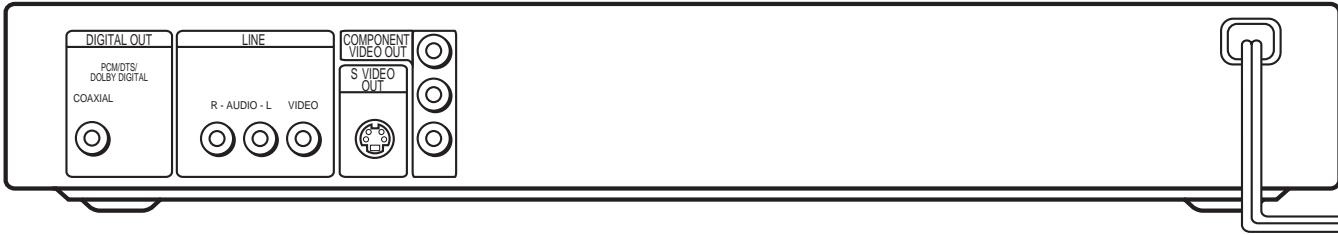

DVP-NS315

DVD player

KEY TECHNOLOGY