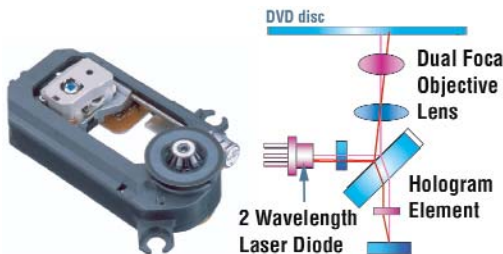

Precision Drive 2 Past generations of Precision Drive were only able to compensate for warped discs by moving the entire optical block, which took more time and limited the amount of correction possible.

Sony's new Precision Drive 2 system simplifies the process by moving the lens—instead of the entire optical block—for faster and more accurate error correction.

ADDITIONAL FEATURES

Specifications

Audio

- 192kHz/24bit Audio DAC
- 48kHz/16bit Digital Output
- Frequency Response:
  - DVD (PCM96kHz): 2Hz to 44kHz (±1.0)
  - DVD (PCM48kHz): 2Hz to 22kHz (±0.5)
  - CD: 2Hz to 20kHz (±0.5)
- Signal-to-Noise Ratio: 115dB
- Audio Dynamic Range:

- DVD: 103 dB
- CD: 99 dB
- Harmonic Distortion: 0.003%
- Wow and Flutter: Less than detected value (±0.001%W PEAK)

Video

- 12bit/108MHz Video DAC
- Signal Format: NTSC

Connections

Video Outputs

- Composite Video Output x 2

- S-Video Output x 2
- Component Video Output x 1

Audio Outputs

- Analog Audio: 2ch Output x 2
- Coaxial Digital Output x 1
- Digital Optical Output x 1

General

- Power Requirements: AC120V, 60Hz
- Power Consumption (in Operation): 12W

Accessories

Supplied Accessories

- Instruction Manual
- AV Cable
- 4 Column Multi Brand TV or Receiver Remote
- AA Battery x 2

Weights & Measures*

- Dimensions (W x H x D): 16.9" x 4.25" x 16.25"
- Weight: 11.22 lbs.
- Box Dimensions (W x H x D): 21.8" x 8.03" x 21.4"
- Box Weight: 16.5 lbs.

*Weights & Measures are approximate.