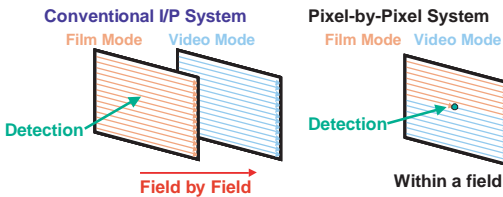

## KEY TECHNOLOGY

**MP3 Playback** Playing MP3 Music on a Sony DVD player is easy. Just insert an MP3 encoded disc and press MENU. A blue screen pops up to display your folders. Scroll down the list using the remote or front panel cursor control to select the folder you want. The green files screen pops up to show the files in the selected folder. Select the file you want to hear and you're done. Finding music couldn't be easier.

**Precision Cinema Progressive** Other DVD players detect image changes at the scan line level—Sony's Precision Cinema Progressive (PCP) system detects them at the pixel level. The picture is more faithful to the source—whether film or video—because separate, optimized algorithms are used to handle the differing pixel behavior. Separate algorithms are also used to process the moving and still parts of an image, resulting in sharp backgrounds with moving objects that are free from motion artifacts.