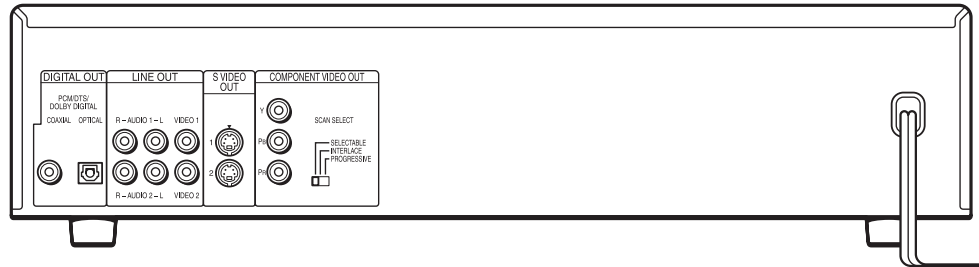

DVP-NC655P

DVD player