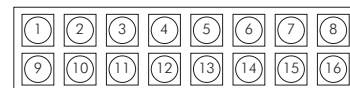

Harness Plug Configuration

Plug shown with wires facing viewer.

Pin Number	Wire Color	Description
1	White	Left front +
2	Green	Left rear +
3	Purple	Right rear +
4	Gray	Right front +
5	Blue/white	AMP Remote
6	Blue	ANT Remote
7	Red	Accessory
8	Black	Ground
9	White/black	Left front -
10	Green/black	Left rear -
11	Purple/black	Right rear -
12	Gray/black	Right front -
13	Sky blue	ATT
14		Illumination
15		
16	Yellow	Battery

Note

This unit cannot be connected to a digital preamplifier or an equalizer.

Design and Specifications subject to change without notice.

SONY®